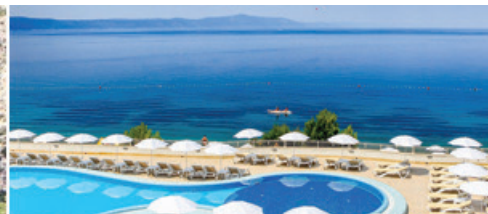

## TUI BLUE ADRIATIC BEACH 4\* - ŽIVOGOŠĆE

TIP SOBE	01/05-16/05	17/05-06/06 30/09-19/10	07/06-23/06 16/09-29/09	24/06-11/07 26/08-15/09	12/07-25/08
Standard Double Room	171 KM	193 KM	254 KM	269 KM	302 KM
Standard Double Room Limited Sea View	175 KM	197 KM	261 KM	280 KM	311 KM
Standard Double Room Sea View	184 KM	206 KM	267 KM	287 KM	326 KM
Superior Double Room Limited Sea View	184 KM	206 KM	267 KM	287 KM	326 KM
Superior Double Room Sea View	193 KM	212 KM	278 KM	296 KM	344 KM
Junior Suite Limited Sea View	197 KM	219 KM	285 KM	304 KM	359 KM
Junior Suite Sea View	206 KM	228 KM	291 KM	313 KM	375 KM
Standard Double Room Sea View Swim Up	254 KM	276 KM	355 KM	379 KM	445 KM
Junior Suite Sea View Swim Up	283 KM	304 KM	418 KM	447 KM	475 KM